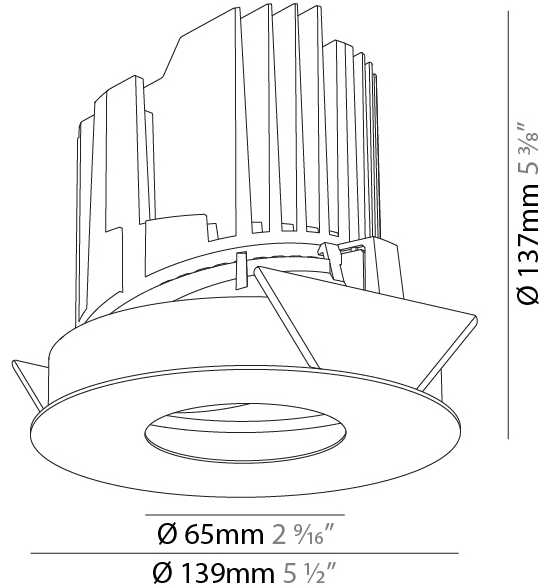

GENERAL

Series: Bioniq
Subseries: Bioniq Round Deep
Brand: Prolicht
Division: Architectural
Mounting Type: Recessed
Mounting Location: Ceiling
Subcategory: Downlight

PHYSICAL

Shape: Round
Diameter (mm): 139
Diameter (in): 5 1/2
Height (mm): 151
Height (in): 5 15/16
Ceiling Thickness (mm): 10 / 12.5 / 15
Ceiling Thickness (in): 3/8 or 1/2 or 9/16
Min. Recessing Depth (mm): 170
Min. Recessing Depth (in): 6 11/16
Light Distribution: Downlight
Weight (kg): 0.926
Weight (lbs): 2.04
Fixture Finish: SSR / BKV / CWI / CRY / HAB / UFT / ITA / RUA / FTG / MYG / LOD / PUS / FRO / FUP / KIA / POP / BLS / SPG / MEY / GOH / GUM / CHC / COM / ABZ / JAG / OBR / MOS / ROR
Fixture Material: Aluminum Die Cast
Cut-out Measurements: 130mm / 5 1/8"

GENERAL

Series: Bioniq
Subseries: Bioniq Round Wallwash
Brand: Prolicht
Division: Architectural
Mounting Type: Recessed
Mounting Location: Ceiling
Subcategory: Downlight

PHYSICAL

Shape: Round
Diameter (mm): 139
Diameter (in): 5 1/2
Height (mm): 137
Height (in): 5 3/8
Ceiling Thickness (mm): 10 / 12.5 / 15 / 25
Ceiling Thickness (in): 3/8 or 1/2 or 9/16
Min. Recessing Depth (mm): 150
Min. Recessing Depth (in): 5 7/8
Light Distribution: Adjustable / Asymmetric
Weight (kg): 0.865
Weight (lbs): 1.9
Fixture Finish: SSR / BKV / CWI / CRY / HAB / UFT / ITA / RUA / FTG / MYG / LOD / PUS / FRO / FUP / KIA / POP / BLS / SPG / MEY / GOH / GUM / CHC / COM / ABZ / JAG / OBR / MOS / ROR
Fixture Material: Aluminum Die Cast
Cut-out Measurements: 130mm / 5 1/8"

OPTICAL

Reflector°: 20 / 25 / 40
Adjustability: Fixed

RATINGS AND CERTIFICATIONS

Certified By: Certified for North American Standards
IP rating: IP20

	130mm 5 1/8"	150mm 5 7/8"	10 15mm 3/8" 9/16"	30°	355°	
A						